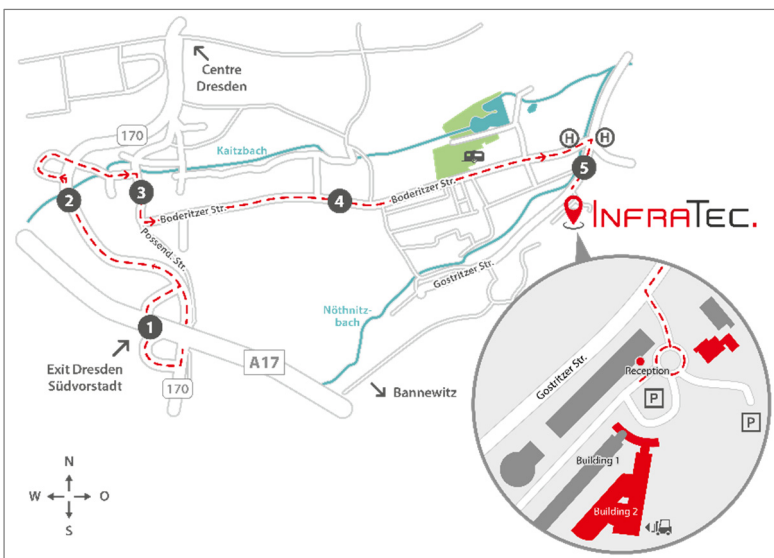

### By Car

**1.** Take the exit **Junction Dresden-West (A17)** towards **Prag/Pirna**. Exit A17 from **Dresden-Südvorstadt** and carry on the **B170** in direction of the city.

**2.** Carry on the B170 approx. on 1 km heading north, turn left on the crossroads with traffic lights, then follow the sign **Ortsteil Kaitz**.

**3.** After having past by car dealership, turn right after 400m and carry on **Possendorfer Straße**. (pay attention to keep right of way)

**4.** Carry on main road 1.3 km (which is named then **Boderitzer Straße**) until another main road comes from left. Carry on Boderitzer Straße on this main road.

**5.** After approx. 900m, exit right from Boderitzer Straße and carry on **Gostritzer Straße**.

The **TechnologieZentrumDresden** is to be found on the left after 200 m (pay attention to keep right of way).

### By Public Transport

At central train station catch public **bus no. 66** direction **Mockritz** (Attention: not direction "Freital") until stop **Münzteichweg** or **Wilhelm-Busch-Str.**