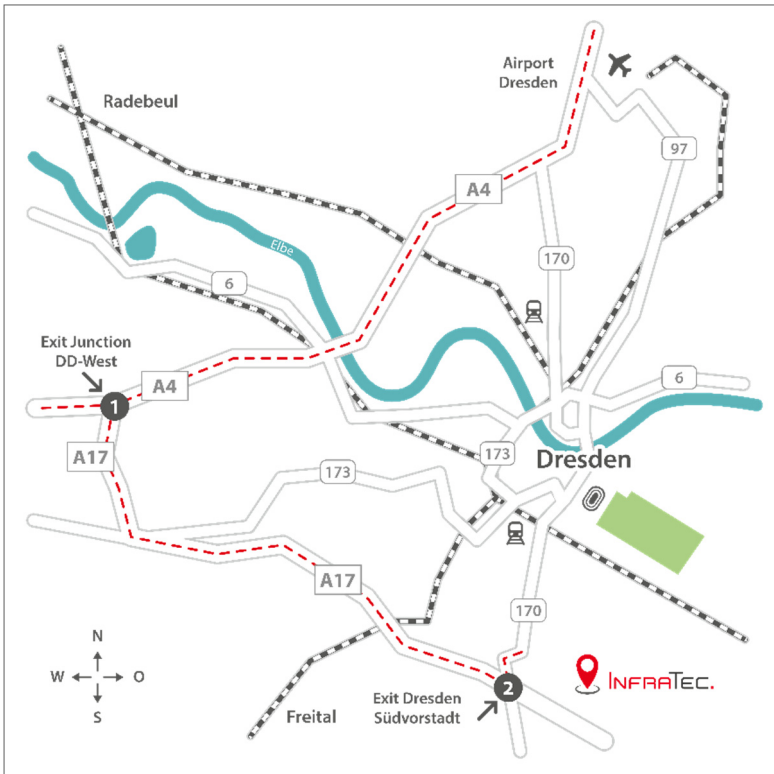

### By Car

**1.** Take the exit **Junction Dresden-West (A17)** towards **Prag/Pirna**. Exit A17 from **Dresden-Südvorstadt** and carry on the **B170** in direction of the city.

**2.** Carry on the B170 approx. on 1 km heading north, turn left on the crossroads with traffic lights, then follow the sign **Ortsteil Kaitz**.

**3.** After having past by car dealership, turn right after 400m and carry on **Possendorfer Straße**. (pay attention to keep right of way)

**4.** Carry on main road 1.3 km (which is named then **Boderitzer Straße**) until another main road comes from left. Carry on Boderitzer Straße on this main road.

**5.** After approx. 900m, exit right from Boderitzer Straße and carry on **Gostritzer Straße**.

The **TechnologieZentrumDresden** is to be found on the left after 200 m (pay attention to keep right of way).

### By Public Transport

At central train station catch public **bus no. 66** direction **Mockritz** (Attention: not direction "Freital") until stop **Münzteichweg** or **Wilhelm-Busch-Str.**